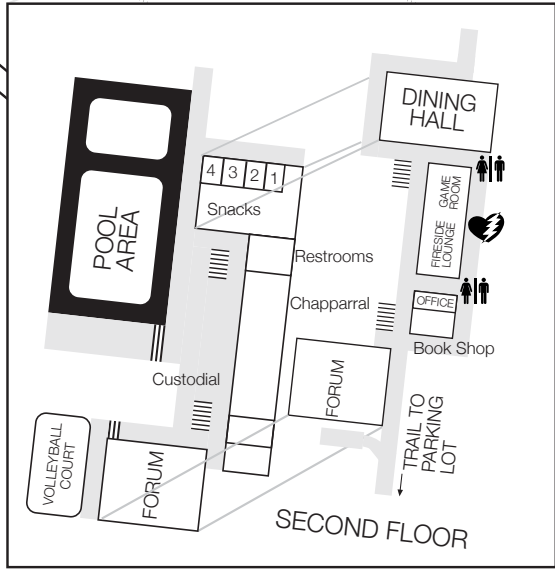

mount hermon | ponderosa lodge grounds

street address | 4600 Graham Hill Road, Felton, CA 95018