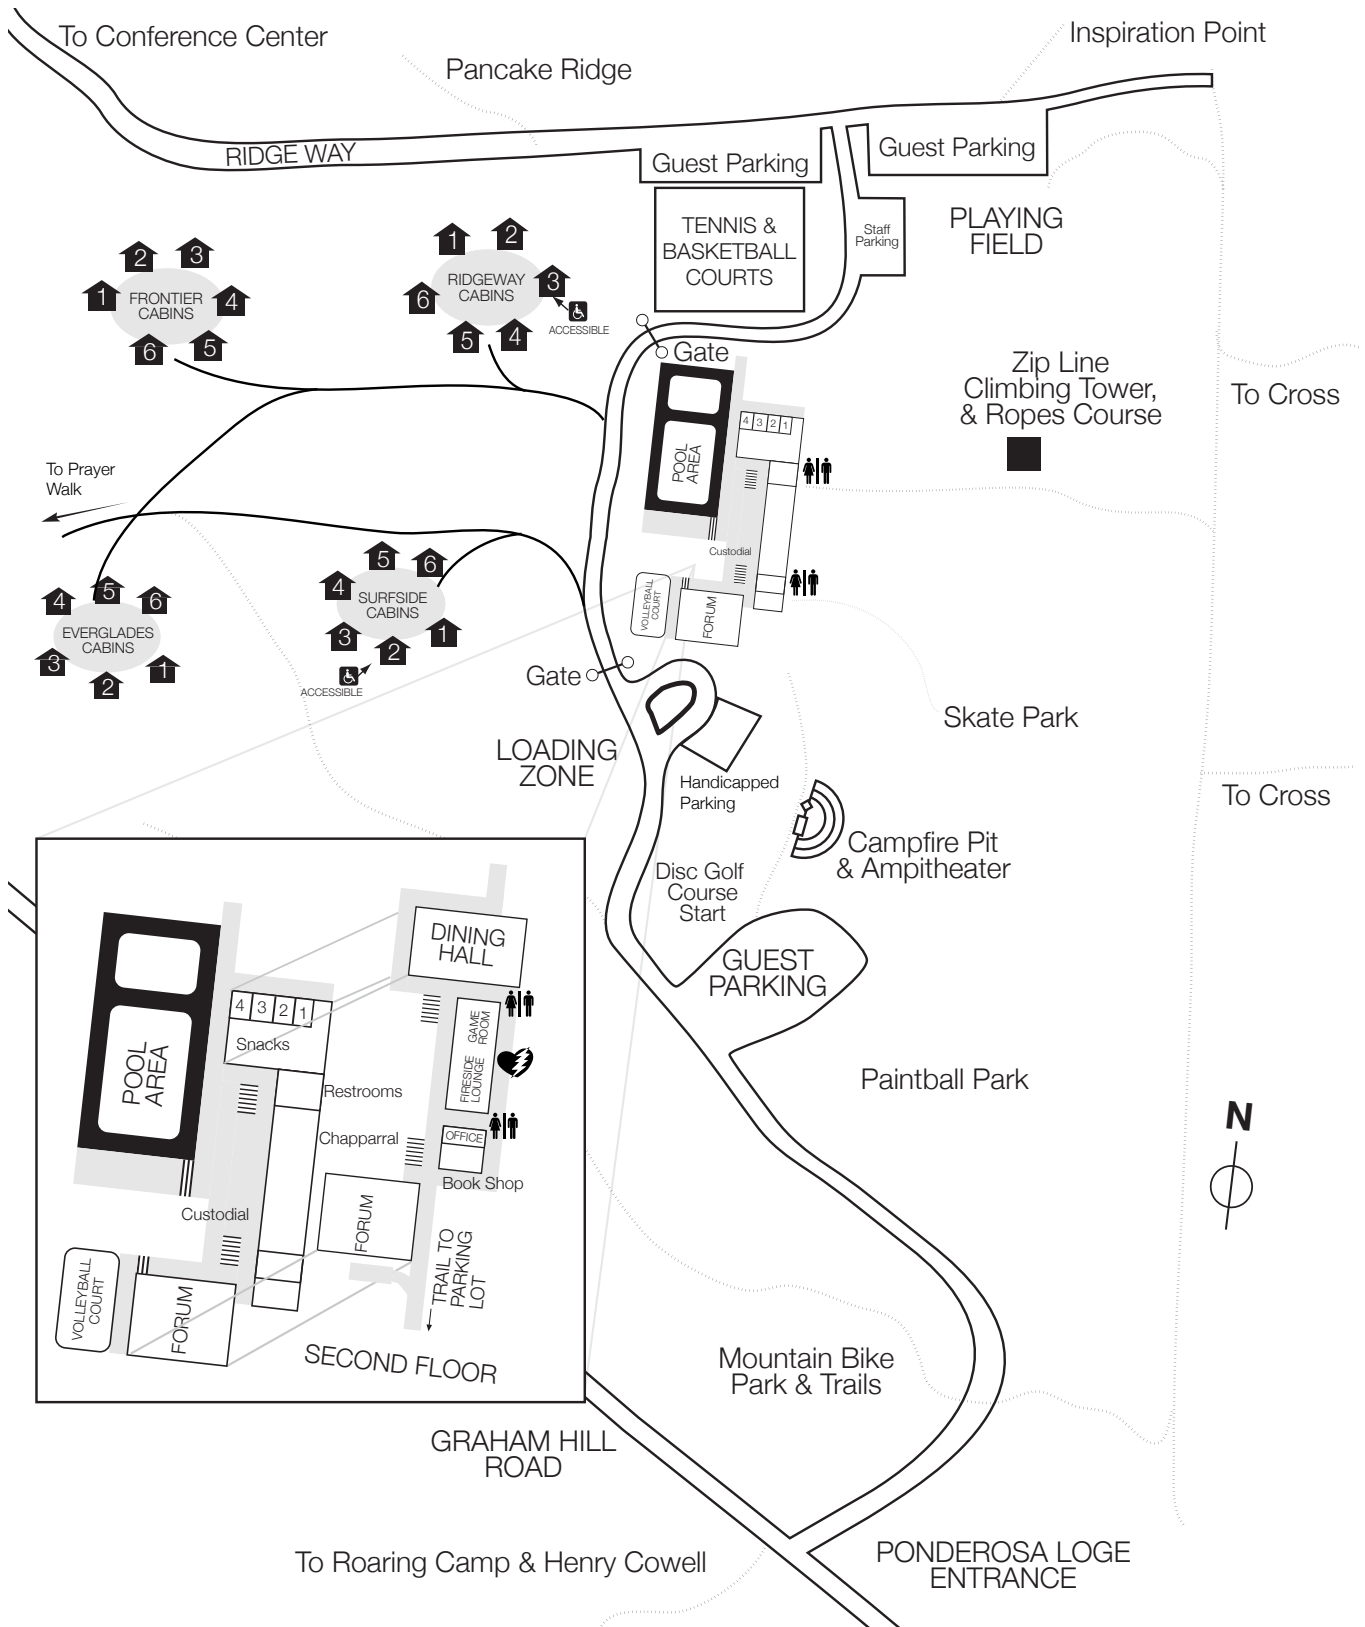

mount hermon | ponderosa lodge grounds

street address | 4600 Graham Hill Road, Felton, CA 95018