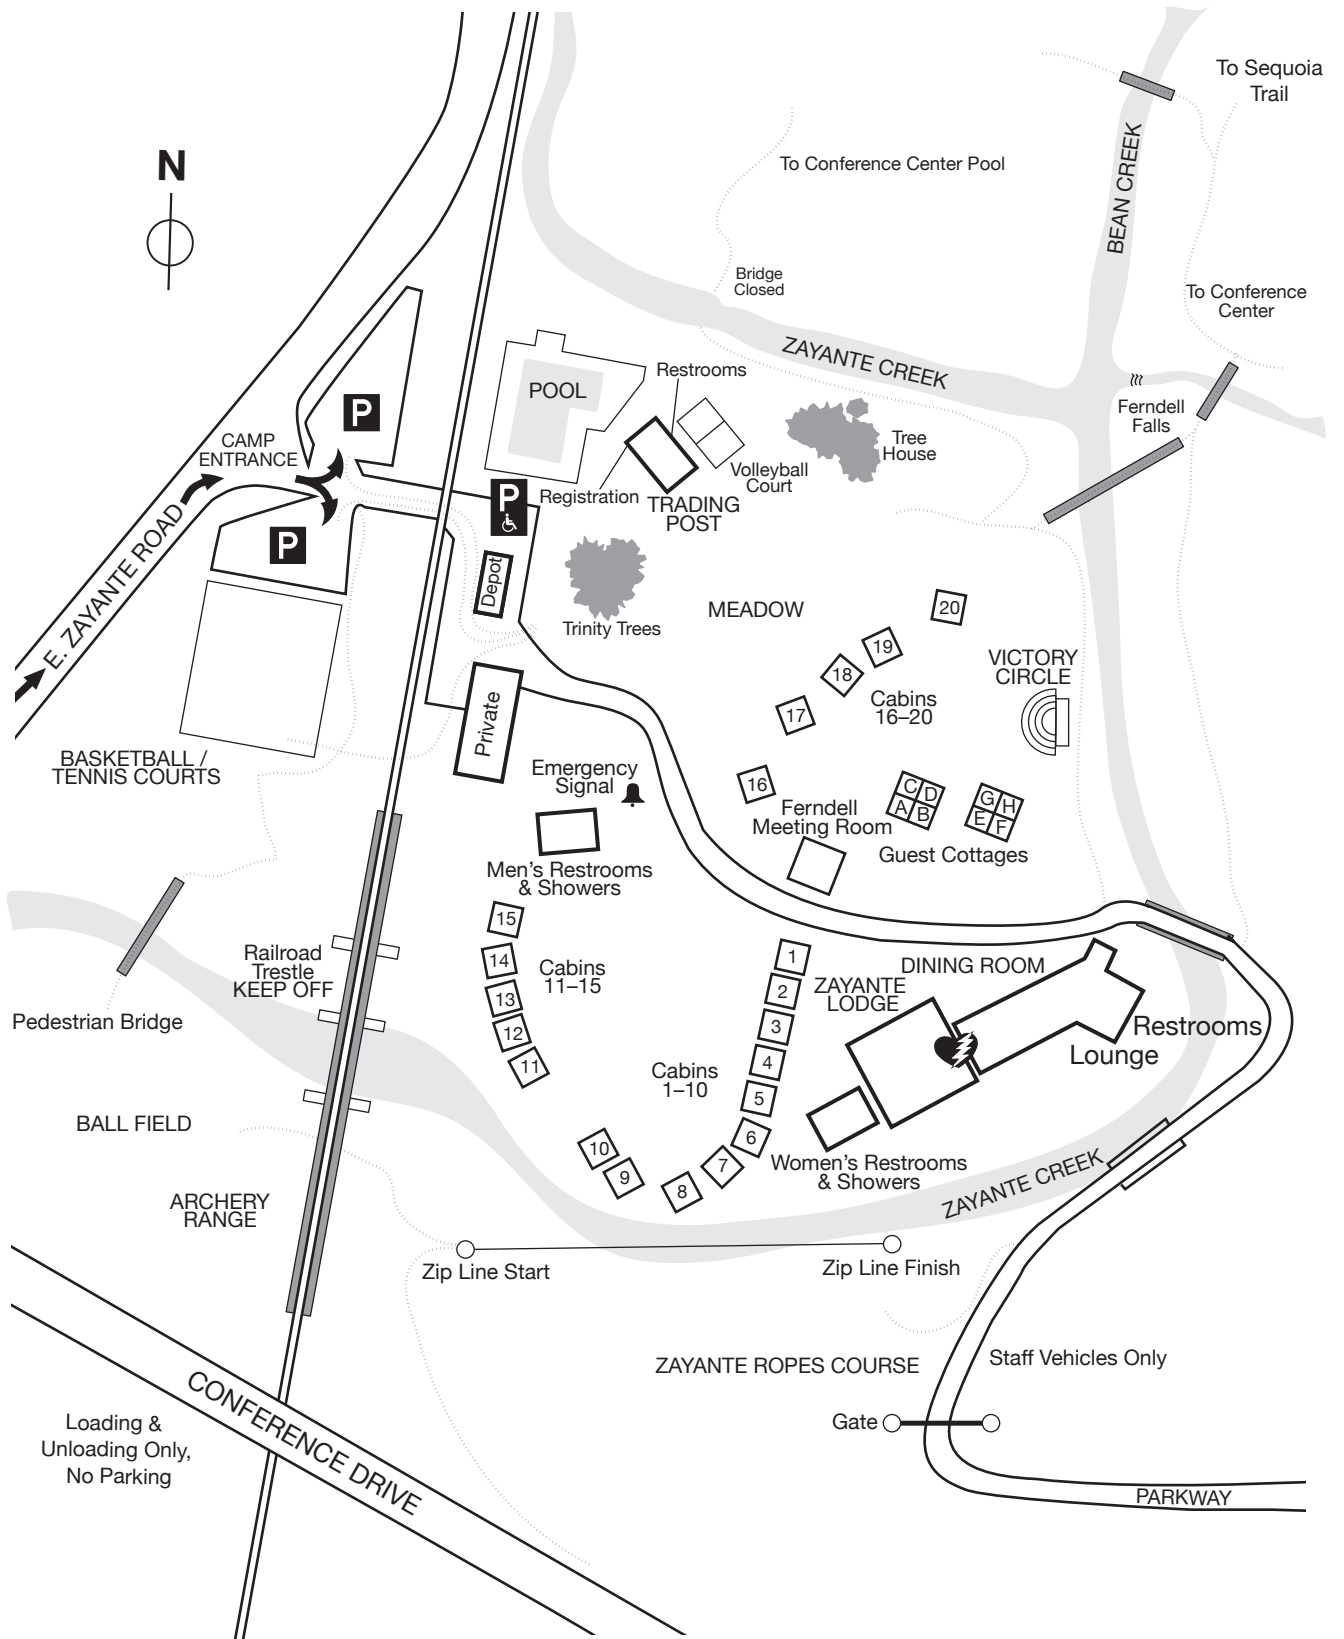

# mount hermon | redwood camp grounds

street address | 6496 e. zayante rd. felton, ca 95018